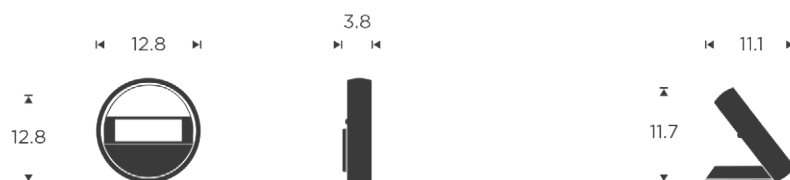

BASIC

Placement options	WALL MOUNTED	TABLE STAND
Weight 0.29 kg	0.32 kg	0.54 kg
Dimensions (Ø x D) 12.8 x 3.8 cm	12.8 x 4.0 cm	12.8 x 11.1 x 11.7 cm

CONNECTIVITY

Communication with products	LAN WiFi 2.4/5 GHz	WiFi 2.4/5 GHz
Power	USB-C DC 12-30V Power over Ethernet (PoE) - Optional accessory	USB-C Battery Wireless Charging (Qi standard)