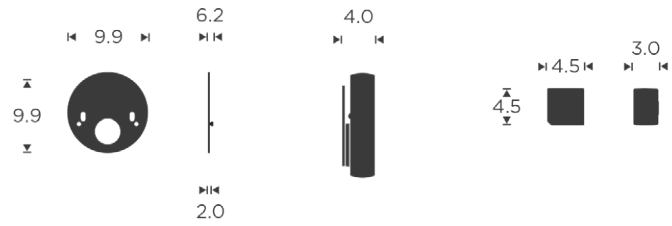

For hiding in wall-outlet behind

Beoremote Halo.

IEEE compliant

NATURAL
ALUMINUM

BRONZE TONE
ALUMINUM

ANTHRACITE
ALUMINUM

GOLD TONE
ALUMINUM