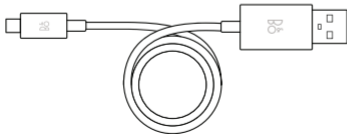

BLUETOOTH PAIRING

1.

2.

⌘  Long press 5 secs.

CHARGING

BOX OVERVIEW

Silicone

Comply™