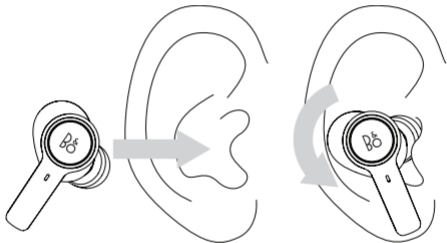

DOWNLOAD THE BANG & OLUFSEN APP

Bang & Olufsen

on.beo.com/app

**I. OPEN CASE FOR AUTOMATIC
BLUETOOTH PAIRING**

II. SET UP IN THE BANG & OLUFSEN APP

INSERT EARPHONES

MUSIC OPERATIONS

▶ Play/Pause		● Single press
+ Volume		▬ Press and hold
- Volume	▬ Press and hold	
> Next		● ● Double press
< Previous	● ● Double press	
Active Noise Cancellation, Transparency, Neutral	● Single press (cycle)	

CALL OPERATIONS

Incoming call	● Single press	● Single press
End call	● ● Double press	● ● Double press
Reject call	● ● Double press	● ● Double press
+ Volume		▬ Press and hold
- Volume	▬ Press and hold	
Own Voice, Active Noise Cancellation, Neutral	● Single press	