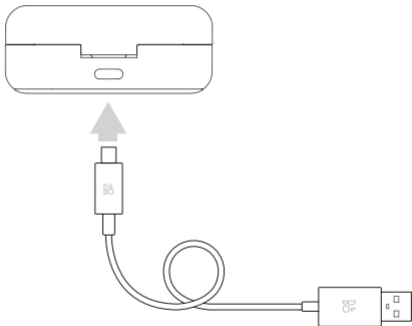

BLUETOOTH PAIRING

1.

2.

⌘  Long press 5 secs.

CHARGING

BOX OVERVIEW

Silicone

Comply™