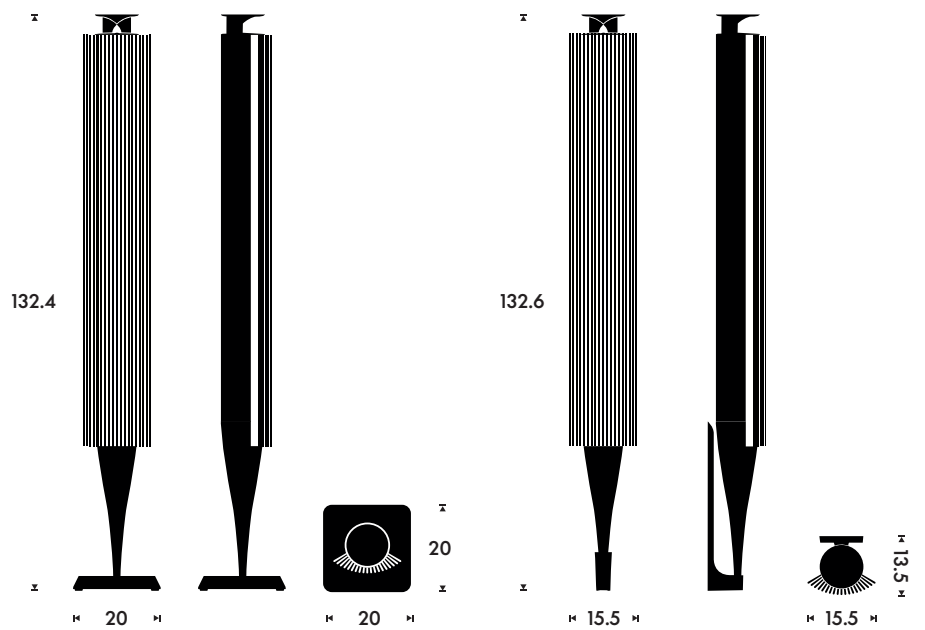

On the floor:
20 x 132.4 x 20 cm
Wall mounted:
15.5 x 132.6 x 13.5 cm

WEIGHT

9.2 kg (without base or wall bracket)

PLACEMENT

Floor
Wall mounted

RECOMMENDED ROOM SIZE

10 - 30 m²

Technical